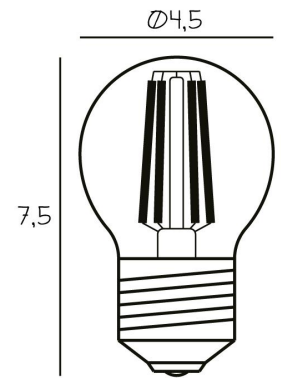

Lamp height	19	cm
Lamp diameter	Ø11	cm
Canopy size	Ø10,7x5,5	cm
Wire length	250	cm
Item weight	0,6	kg

Material

Mouth blown and hand painted glass and textile cord.

Clear w. white cord

EAN: 5713874225107

Style No.: 22510

Smoke w. black cord

EAN: 5713874225114

Style No.: 22511

Package information

Package type:	Cardboard box		
Package Measurement:	L - 26 x W - 16 x H - 34 cm		
Package weight - Total:	0,9	kg	
Number of parcels:	1	pcs.	
Colli quantity:	4	pcs.	

Contents

- Glass
- Cord

Light source

Recommended bulb type:	Arbitrary bulb Ø45		
Socket:	E27		
Voltage:	220 - 240 V (CE) 110 V (US)		
Max. light output:	3,5 W LED		
Colour Temp.:	2200 Kelvin		
Lumen:	245		
Dimmable:	Yes		
Lightbulb incl.:	No		