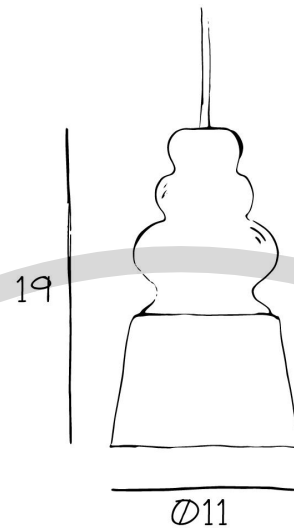

Lamp height	19	cm
Lamp diameter	Ø11	cm
Canopy size	Ø10,7x5,5	cm
Wire length	250	cm
Item weight	0,6	kg

Material

Mouth blown and hand painted glass and textile cord.

Clear w. white cord

EAN: 5713874225107

Style No.: 22510

Smoke w. black cord

EAN: 5713874225114

Style No.: 22511

Package information

Package type:	Cardboard box		
Package Measurement:	L - 26 x W - 16 x H - 34 cm		
Package weight - Total:	0,9	kg	
Number of parcels:	1	pcs.	
Colli quantity:	4	pcs.	

Contents

- Glass
- Cord

Light source

Recommended bulb type:	Arbitrary bulb Ø45		
Socket:	E27		
Voltage:	220 - 240 V (CE) 110 V (US)		
Max. light output:	3,5 W LED		
Colour Temp.:	2200 Kelvin		
Lumen:	245		
Dimmable:	Yes		
Lightbulb incl.:	No		

Technical drawing

POLISH SMALL